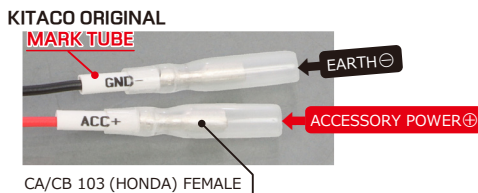

APPLICATION
CBR250RR (MC51-1500001~1699999)

NOTES

- FROM : OPTION 6P COUPLER IN SHEET COWL
- KITACO ORIGINAL MARK TUBE (ACC⊕, GND⊖) INCL. ● SOLD EACH

※Do not use for connecting products with high power consumption or current (such as amplifiers and compressors).

CODE	PRICE	JAN CODE
756-9000190	¥ 1,300	4 9 9 0 8 5 2 1 2 9 4 2 3

OPTIONAL PARTS

1. **CONNECTOR SET**
     (CA/CB 103 /HONDA)
     ● MALE/FEMALE CONNECTOR...5 EACH
     MALE/FEMALE SLEEVE...5 EACH
2. CODE : 0900-755-01000
   PRICE : ¥ 400
   JAN CODE : 4990852039852