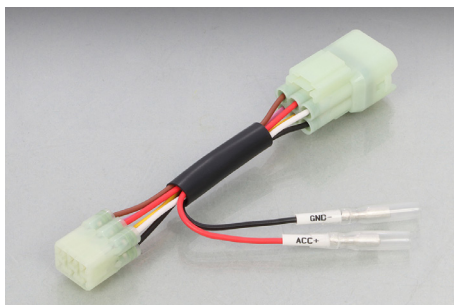

NOTES

- FOR SMALL MOTORCYCLE (50~125cc)
- MATERIAL : BASE...PVC / RAISED...PORYESTER ● SIZE : 700mm×1,980mm (RAISED AREA : 660mm×1,940mm) ● THICKNESS : 5mm (BASE : 1.3mm)
- WATER WASHABLE ● WEIGHT : 3.8kg ● SOLD EACH

ACCESSORY RELATED PARTS

EASY! WIRE HARNESS FOR ACCESSORY!

WIRE HARNESS FOR ACCESSORY (HONDA type10)

To secure the power needed to charge essential items like mobile phones!
Just connect with vehicle coupler (6P) to take power for accessories.※

※Accessory power (ACC+) is the power supply providing power to electrical components when the key is turned on.

APPLICATION
CBR250RR (MC51-1500001~1699999)

NOTES

- FROM : OPTION 6P COUPLER IN SHEET COWL
- KITACO ORIGINAL MARK TUBE (ACC⊕, GND⊖) INCL. ● SOLD EACH